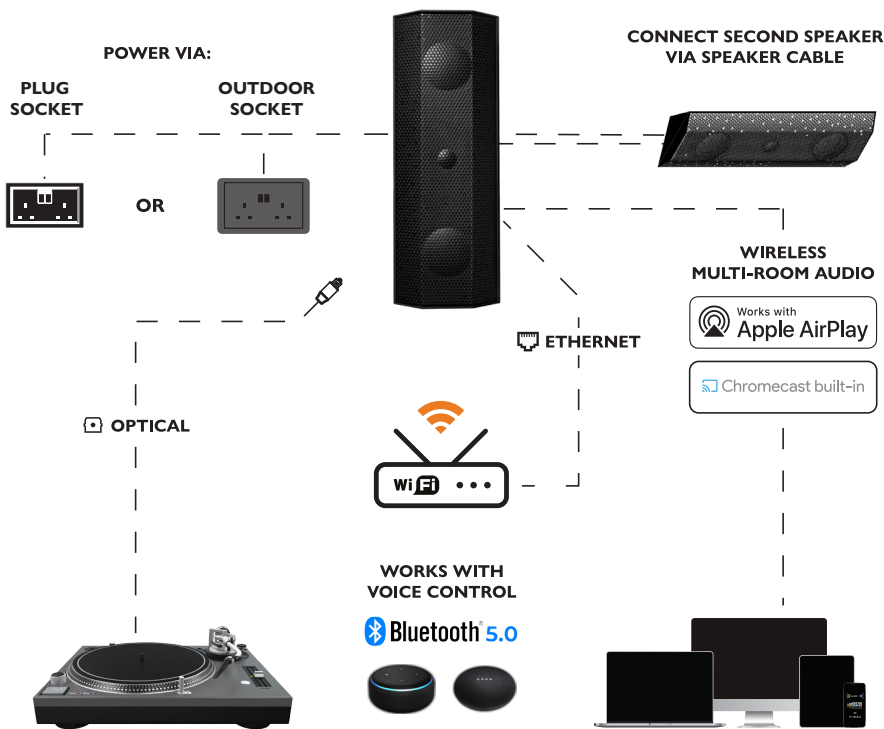

BLACK

WHITE

LIMITLESS INSTALL POSSIBILITIES

ON WALL

Ideal for any wall mount application where you want to focus audio directly to an indoor or outdoor seating area.

IN CORNER

Ideal for any corner such as eaves in the garden or corners of rooms. Can mount horizontally or vertically.

GROUND SPIKE

Different applications available - floor mount (on decking), hinged (wall mount) or ground spike. Sold separately.

ON CORNER

Ideal for corners of a room, where you want to focus audio directly into an area.

(Ground Spike and Pendent mounting kit sold separately)

ALL-IN-ONE SYSTEM. JUST ADD POWER.

ONE SPEAKER. SIX WAYS.

ON WALL

PENDENT

IN CORNER

COUNTER TOP

GROUND SPIKE

Dynamic Sound

Fully Adjustable EQ via Lithe App to deliver fine tuned optimal sound

Choice of Connectivity

Wireless and Wired Connections to use with any streaming service or cabled equipment

Accessories available