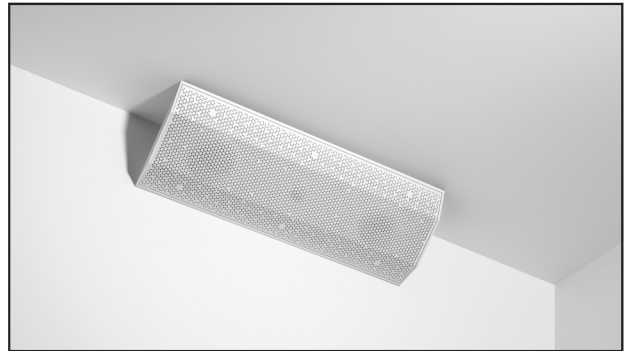

ALL-IN-ONE WIRELESS INDOOR & OUTDOOR SPEAKER

ACTIVE SURFACE MOUNT SPEAKER

The iO1 speaker can be used indoors and outdoors with 6 different orientations. Connect to the speakers wirelessly or via a data cable. With a powerful amplifier and connectivity all built in, this active surface mount speaker delivers premium audio quality and ease of install in one versatile package.

BLACK

WHITE

LIMITLESS INSTALL POSSIBILITIES

ON WALL

Ideal for any wall mount application where you want to focus audio directly to an indoor or outdoor seating area.

IN CORNER

Ideal for any corner such as eaves in the garden or corners of rooms. Can mount horizontally or vertically.

PENDENT

Ideal for pendent hanging over a kitchen island, a dining table, a hot tub or in a pergola. Eyelet kit sold separately.

COUNTER TOP

Ideal for on a bookcase, dining room sideboard, a desk or above a kitchen unit.

GROUND SPIKE

Different applications available - floor mount (on decking), hinged (wall mount) or ground spike. Sold separately.

ON CORNER

Ideal for corners of a room, where you want to focus audio directly into an area.