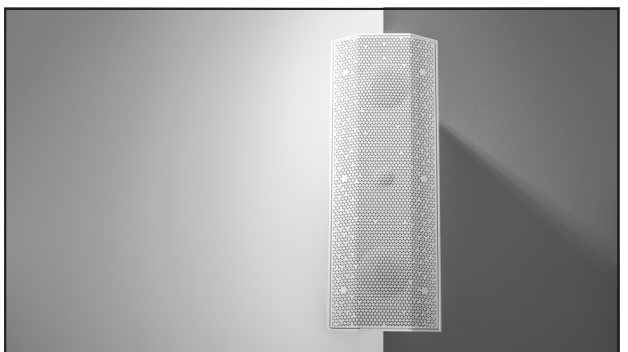

ALL-IN-ONE WIRELESS INDOOR & OUTDOOR SPEAKER

ACTIVE SURFACE MOUNT SPEAKER

The iO1 speaker can be used indoors and outdoors with 6 different orientations. Connect to the speakers wirelessly or via a data cable. With a powerful amplifier and connectivity all built in, this active surface mount speaker delivers premium audio quality and ease of install in one versatile package.

BLACK

WHITE

LIMITLESS INSTALL POSSIBILITIES

ON WALL

Ideal for any wall mount application where you want to focus audio directly to an indoor or outdoor seating area.

IN CORNER

Ideal for any corner such as eaves in the garden or corners of rooms. Can mount horizontally or vertically.

PENDENT

Ideal for pendent hanging over a kitchen island, a dining table, a hot tub or in a pergola. Eyelet kit sold separately.

COUNTER TOP

Ideal for on a bookcase, dining room sideboard, a desk or above a kitchen unit.

GROUND SPIKE

Different applications available - floor mount (on decking), hinged (wall mount) or ground spike. Sold separately.

ON CORNER

Ideal for corners of a room, where you want to focus audio directly into an area.