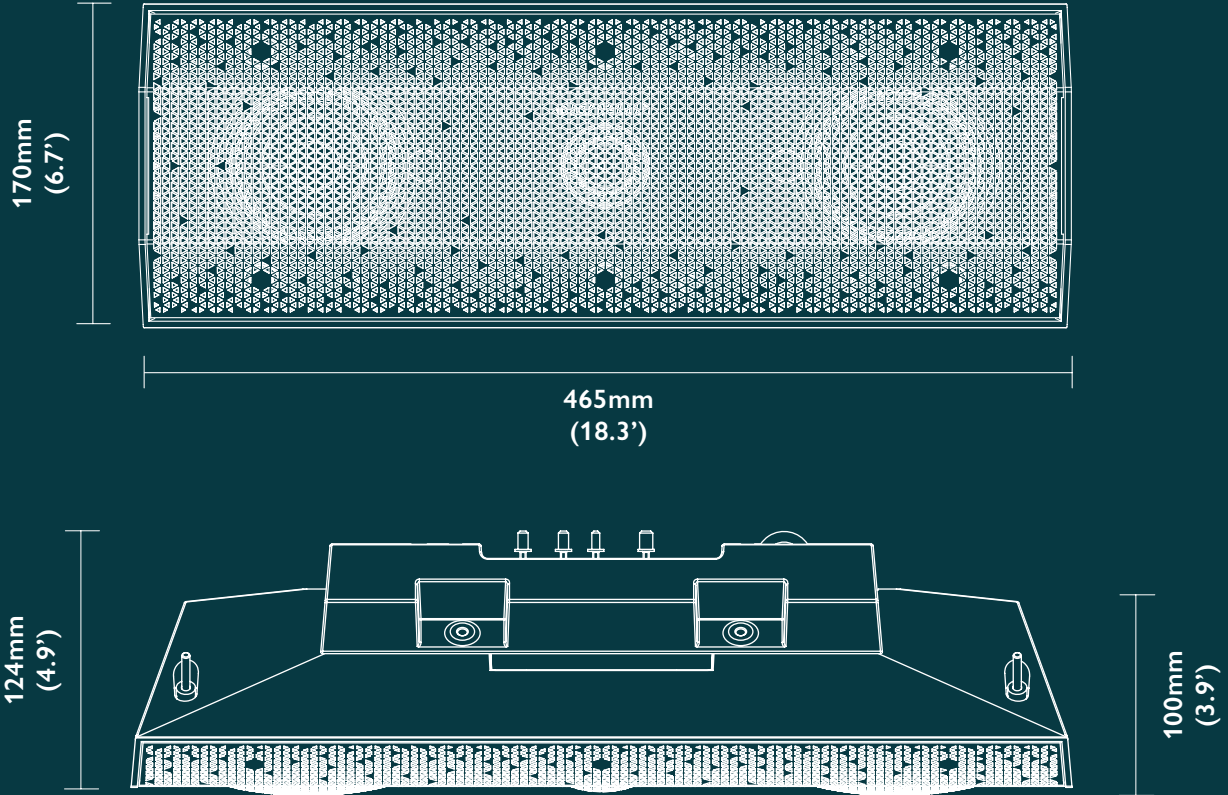

Speaker Spec

Dimensions: (H X W X D) 465 X 170 X 100mm (18.3 X 6.7 X 3.9 inches)

Power Input Supply: 100 - 240V, 50/60Hz / 2.5A

Colour: Matt Black or White

Woofer: 2 x 3" Waterproof Coated Paper Cone

Tweeter: 0.75" Waterproof Coated Silk Dome

Grille: Aluminium (UV Powder Coating)

What's in the box

IO1 Surface Mount Speaker

16 AWG Tin Coated Copper Cable (included with Pair only)

Power Supply

Mounting Bracket

Instruction Manual

Speaker Dimensions:
Dimensions in mm (inches)

Bracket Dimensions:
Dimensions in mm (inches)