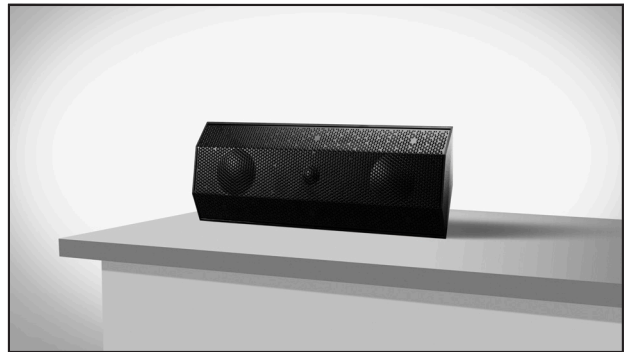

ALL-IN-ONE WIRELESS INDOOR & OUTDOOR SPEAKER

ACTIVE SURFACE MOUNT SPEAKER

The iO1 speaker can be used indoors and outdoors with 6 different orientations. Connect to the speakers wirelessly or via a data cable. With a powerful amplifier and connectivity all built in, this active surface mount speaker delivers premium audio quality and ease of install in one versatile package.

BLACK

WHITE

LIMITLESS INSTALL POSSIBILITIES

ON WALL

Ideal for any wall mount application where you want to focus audio directly to an indoor or outdoor seating area.

IN CORNER

Ideal for any corner such as eaves in the garden or corners of rooms. Can mount horizontally or vertically.

PENDENT

Ideal for pendent hanging over a kitchen island, a dining table, a hot tub or in a pergola. Eyelet kit sold separately.

COUNTER TOP

Ideal for on a bookcase, dining room sideboard, a desk or above a kitchen unit.

GROUND SPIKE

Different applications available - floor mount (on decking), hinged (wall mount) or ground spike. Sold separately.

ON CORNER

Ideal for corners of a room, where you want to focus audio directly into an area.