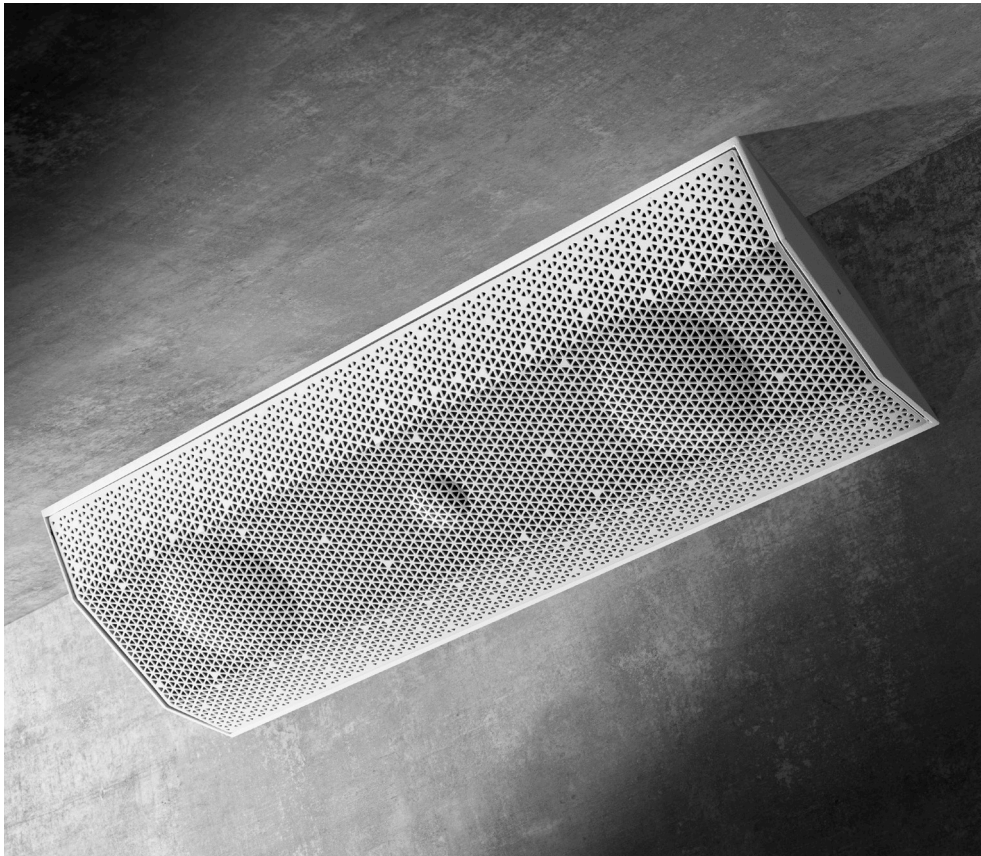

ALL-IN-ONE WIRELESS INDOOR & OUTDOOR SPEAKER

ACTIVE SURFACE MOUNT SPEAKER

The iO1 speaker can be used indoors and outdoors with 6 different orientations. Connect to the speakers wirelessly or via a data cable. With a powerful amplifier and connectivity all built in, this active surface mount speaker delivers premium audio quality and ease of install in one versatile package.

BLACK

WHITE

LIMITLESS INSTALL POSSIBILITIES

ON WALL

Ideal for any wall mount application where you want to focus audio directly to an indoor or outdoor seating area.

IN CORNER

Ideal for any corner such as eaves in the garden or corners of rooms. Can mount horizontally or vertically.

PENDENT

Ideal for pendent hanging over a kitchen island, a dining table, a hot tub or in a pergola. Eyelet kit sold separately.

COUNTER TOP

Ideal for on a bookcase, dining room sideboard, a desk or above a kitchen unit.

GROUND SPIKE

Different applications available - floor mount (on decking), hinged (wall mount) or ground spike. Sold separately.

ON CORNER

Ideal for corners of a room, where you want to focus audio directly into an area.