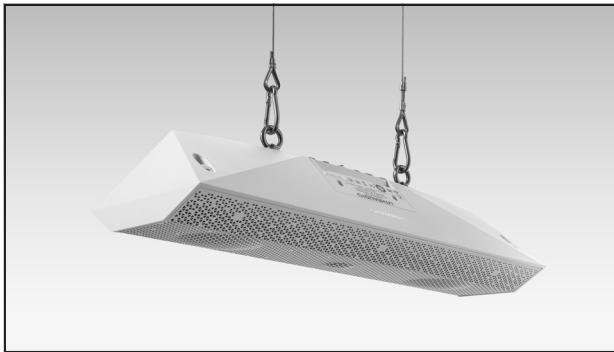

ALL-IN-ONE WIRELESS INDOOR & OUTDOOR SPEAKER

ACTIVE SURFACE MOUNT SPEAKER

The iO1 speaker can be used indoors and outdoors with 6 different orientations. Connect to the speakers wirelessly or via a data cable. With a powerful amplifier and connectivity all built in, this active surface mount speaker delivers premium audio quality and ease of install in one versatile package.

BLACK

WHITE

LIMITLESS INSTALL POSSIBILITIES

ON WALL

Ideal for any wall mount application where you want to focus audio directly to an indoor or outdoor seating area.

IN CORNER

Ideal for any corner such as eaves in the garden or corners of rooms. Can mount horizontally or vertically.

PENDENT

Ideal for pendent hanging over a kitchen island, a dining table, a hot tub or in a pergola. Eyelet kit sold separately.

COUNTER TOP

Ideal for on a bookcase, dining room sideboard, a desk or above a kitchen unit.

GROUND SPIKE

Different applications available - floor mount (on decking), hinged (wall mount) or ground spike. Sold separately.

ON CORNER

Ideal for corners of a room, where you want to focus audio directly into an area.