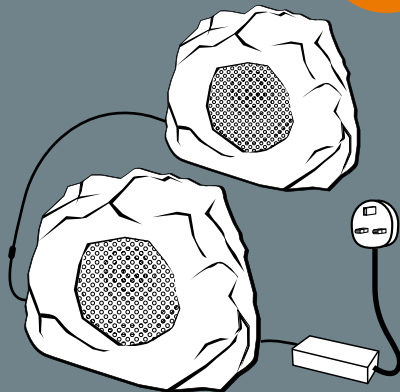

## WHATS IN THE BOX

Every thing you need is in the box, simply connect your speakers to mains power, position them accordingly, pair any phone or tablet via Bluetooth and stream your music.

### SINGLE GARDEN SPEAKER

- 1x Rock speaker with built in Amplifier and Bluetooth
- 5M of low voltage power cable
- Outdoor transformer with plug

IDEAL FOR SEATING AREAS

### PAIR OF GARDEN SPEAKERS

- 1x Rock speaker with built in Amplifier and Bluetooth
- 1x Passive Rock Speaker
- 10M outdoor speaker cable
- Weather-proof cable connectors
- 5M of low voltage power cable
- Outdoor transformer with plug